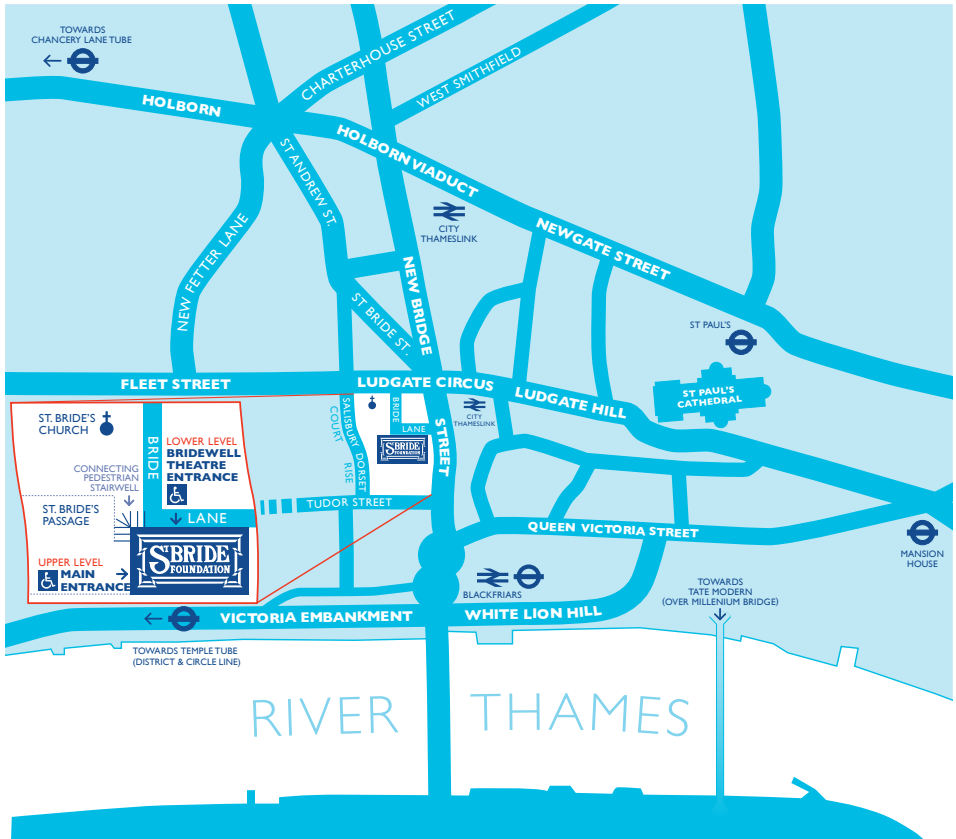

# SWEENEY TODD

THE DEMON BARBER OF FLEET STREET

BRIDEWELL THEATRE, EC4Y 8EQ

WEDNESDAY 19TH TO FRIDAY 21ST JUNE 2019 AT 7.30pm

SATURDAY 22 JUNE 2019 AT 5.00pm

Tickets: £15.00 Adults / £11.00 Concessions

Paying Members: £10.00

## By Tube

Blackfriars District & Circle line (5 mins to Foundation)  
St Paul's Central line (7 mins to Foundation)

## By Rail

City Thameslink (2 minutes to Foundation)

## Car

Nearest NCP Carpark:

Hillgate House, Limeburner Lane, London EC4M 7HY

Open 24 hours a day.

From Ludgate Hill, turn left into Old Bailey,  
then left into Limeburner Lane

Disabled access to the Foundation via St Bride's Passage  
entrance from Salisbury Court.