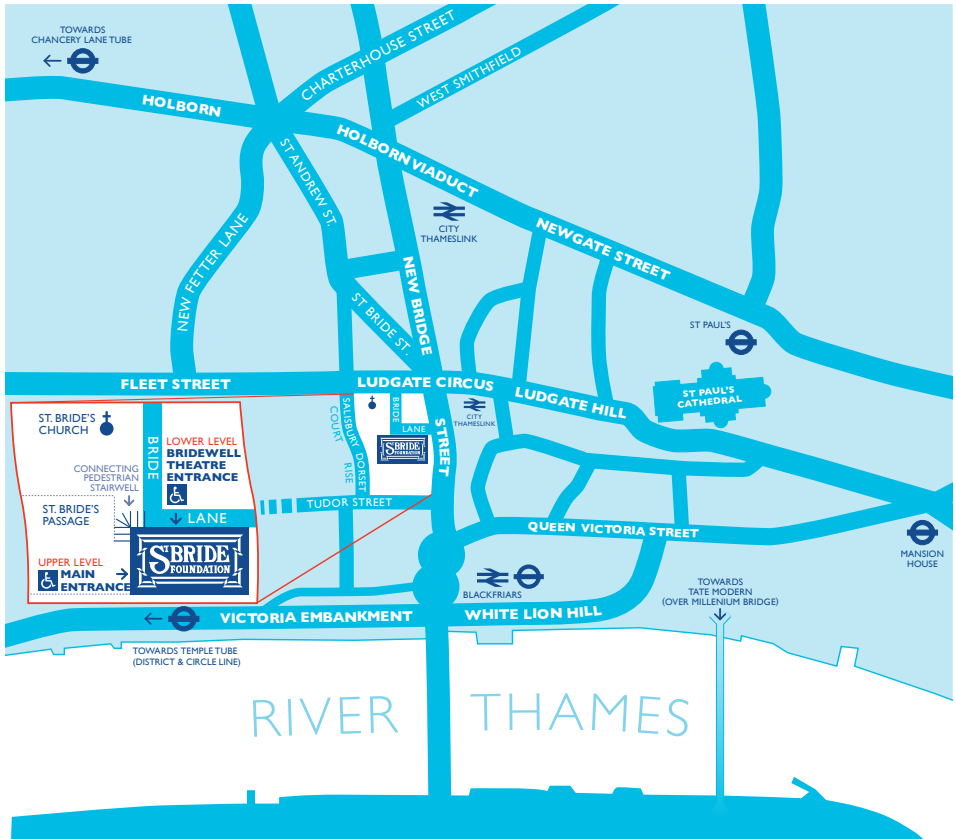

# Sweeney Todd

THE DEMON BARBER OF FLEET STREET

A PLAY

By C.G. BOND

BRIDEWELL THEATRE

19, 20, 21, 22 JUNE 2019

## By Tube

Blackfriars District & Circle line (5 mins to Foundation)  
St Paul's Central line (7 mins to Foundation)

## By Rail

City Thameslink (2 minutes to Foundation)

## Car

Nearest NCP Carpark:

Hillgate House, Limeburner Lane, London EC4M 7HY

Open 24 hours a day.

From Ludgate Hill, turn left into Old Bailey,  
then left into Limeburner Lane

Disabled access to the Foundation via St Bride's Passage  
entrance from Salisbury Court.