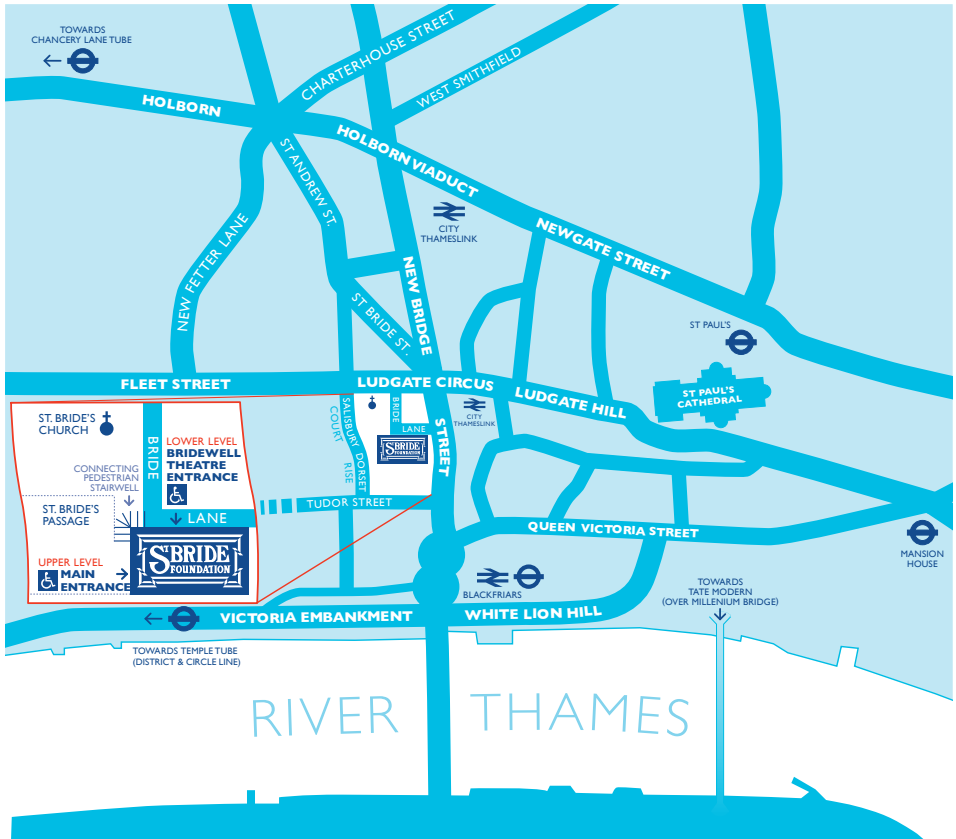

Natural Causes

a black comedy

by Eric Chappell

directed by
Chris Manley

7:30pm Oct 11th - Oct 13th
4:00pm - Sat Oct 14th
Adults £14, Concessions £10
020 8946 7850
www.spreadeagleplayers.com

BRIDEWELL THEATRE

The Bridewell Theatre, Bride Lane, London, EC4Y 8EQ

Reach the St Bride Foundation

By Tube

Blackfriars District & Circle line (5 mins to Foundation)
St Paul's Central line (7 mins to Foundation)

By Bus

Fleet Street 4, 11, 15, 23, 26, 76
New Bridge Street 45, 63, 172

Nearest NCP Carpark:

Hillgate House, Limeburner Lane, London EC4M 7HY

Open 24 hours a day.

From Ludgate Hill, turn left into Old Bailey,
then left into Limeburner Lane

Disabled access to the Foundation via St Bride's Passage
entrance from Salisbury Court.